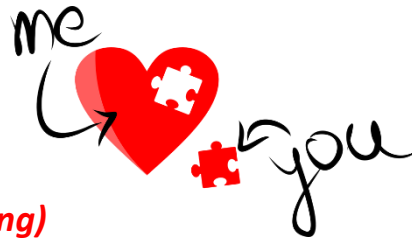

# It Must Be Love

Key: G; 4time

504

**Suggested Strum Pattern: D DuDuDu (Swing)**

Intro: [Am x4] [Am+9 x4] [Am x4] [Am+9 x4]

[Am] I never [Am+9] thought I'd miss you  
[Am] Half as [Am+9] much as I [G] do [C+9 x4] [G x4] [C+9 x4]  
[Am] And I never [Am+9] thought I'd feel this [Am] way,  
The way I [Am+9] feel about [G] you [C+9 x4] [G x4] [C+9 x4]

[Em7] As soon as I [A9] wake up any [Dm] night any [E7] day  
[Am] I know that it's [Am+7] you I need  
To [Am7] take the blues a-[Am6] way