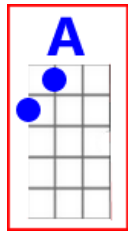

Alternative