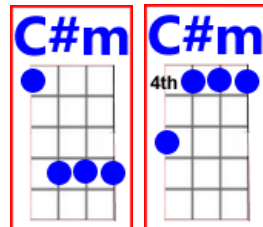

Alternative