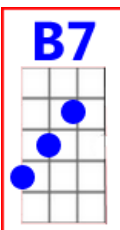

Alternative