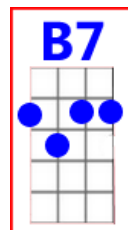

Alternative