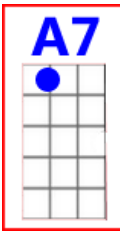

Alternative