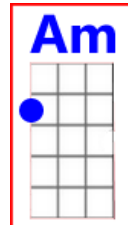

Alternative