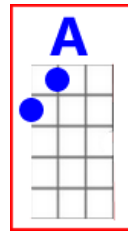

Alternative