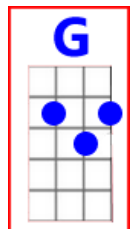

Leaving of Liverpool

Key: G; 4time

111

Intro: [G x4] [D x4] [G x4] [G]

Fare- [G] well to Prince's [C] landing [G] stage,
River [G] Mersey, fare thee [D] well
I am [G] bound for Cali- [C] for- ni- [G] ay,
A [G] place that I [D] know right [G] well.

CHORUS:

So [D] fare thee well, my [C] own true [G] love,
When [G] I return, u- [C] nited we will [D] be.
It's not the [G] leaving of Liverpool that [C] grieves [G] me,
But my [G] darling when I [D] think of [G] thee.

I am [G] bound on a Yankee [C] sailing [G] ship,
Davy [G] Crockett is her [D] name,
And the [G] captain's name is [C] Bur- [G] gess,
And they [G] say she's a [D] floating [G] shame.

CHORUS: So [D] fare thee well...