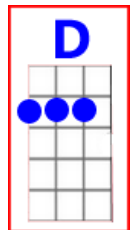

Leaving of Liverpool

Key: G; 4time

111

Intro: [G x4] [D x4] [G x4] [G]

Fare- [G] well to Prince's [C] landing [G] stage,
River [G] Mersey, fare thee [D] well
I am [G] bound for Cali- [C] for- ni- [G] ay,
A [G] place that I [D] know right [G] well.

I am [G] bound on a Yankee [C] sailing [G] ship,
Davy [G] Crockett is her [D] name,
And the [G] captain's name is [C] Bur- [G] gess,
And they [G] say she's a [D] floating [G] shame.

CHORUS: So [D] fare thee well...